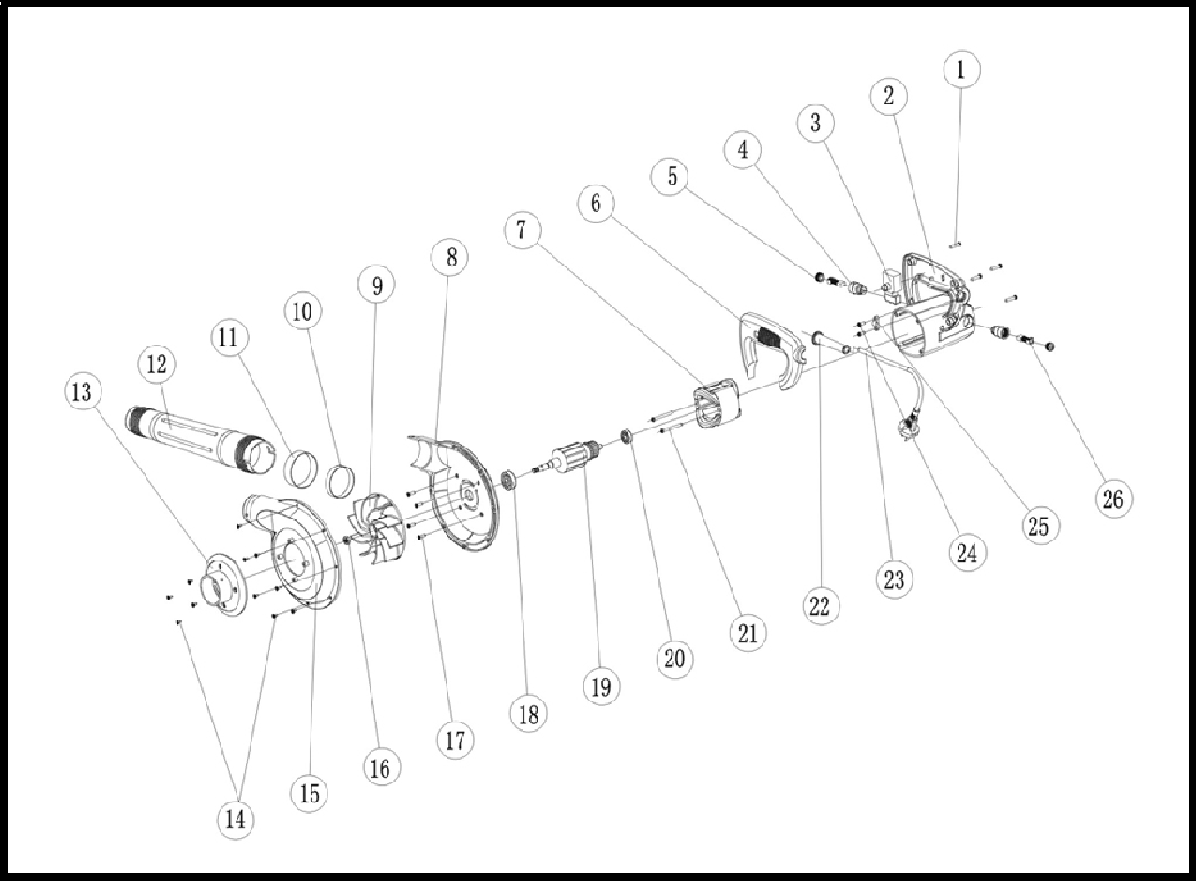

<b>POWER TOOLS</b>	<b>PRO 1262 A - AIR BLOWER</b>			
	<b>Packing</b>	<b>Power</b>	<b>Specifications</b>	<b>Mode</b>
	4	720	700 MM	COLOUR BOX

## **PRO 1262 A- AIR BLOWER**

---

<b>NO.</b>	<b>Name of Spare parts</b>
1 /set	screw
	washer
	spring washer
2	motor housing
3	swtich
4	carbon brush holder
5	carbon brush cap
6	handle cover
7	field
8	right fan cover
9	fan
10	lining
11	ring
12	fan pipe
13	cover
14	screw
15	left fan cover
16 /set	screw nut
	washer
17	screw
18	bearing
19	armature
20	bearing
21	screw
	washer
	spring washer
22	cord sleeve
23	cord
24/ set	screw
	washer
25	cord clip
26	carbon bursh