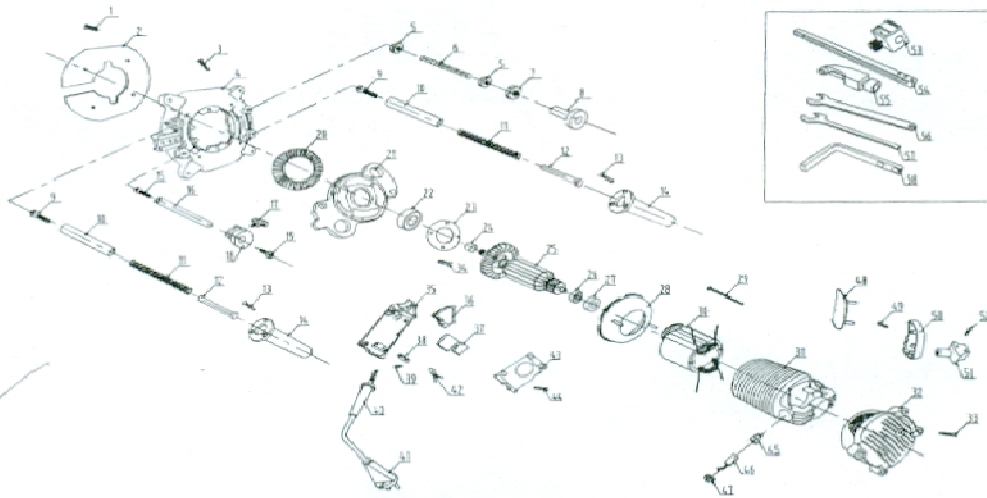

## PRO 2812 A - ELECTRIC ROUTER

Packing	Power	Specifications	Mode
2	1600 W	12 MM	COLOR BOX

### SZ11206 ELECTRIC ROUTER PARTS LIST

1	Screw M4X10	16	Guide pole	31	Enclosure	46	Brush
2	Seleplate	17	Lock knob	32	Back cover	47	Brush hold cap
3	Screw ST4X30	18	Locking leeve	33	Screw ST4X16	48	Left handle
4	Foundation	19	Small Knob	34	Screw M4X10	49	Inner hexagon screw M3X25
5	Nut	20	Wind cover up	35	Right handle	50	Left handle cover
6	Lead screw	21	Head capsule	36	Indicating lamp cover	51	Left handle base
7	Big nut	22	Beering 6004	37	Switch	52	Screw M4X16
8	Lock nut	23	Beering cover	38	Cable clamp	53	Fixing
9	Inner hexagon screw M5X20	24	Nut M20	39	Screw ST4X14	54	Guide rule
10	Guide pole	25	Rotor	40	Cable sheath	55	Rear foot bends
11	Spring	26	Bearing 6000	41	Cable and plug	56	Spanner 17
12	Pin	27	Rubber bushing	42	Indicating lamp	57	Spanner 24
13	Screw M4X25	28	Wind shield	43	Right handle cover	58	Bending foot
14	Guide sleeve	29	Screw ST5X60	44	Screw ST4X14		
15	Inner hexagon screw M6X25	30	Stator	45	Brush hold		