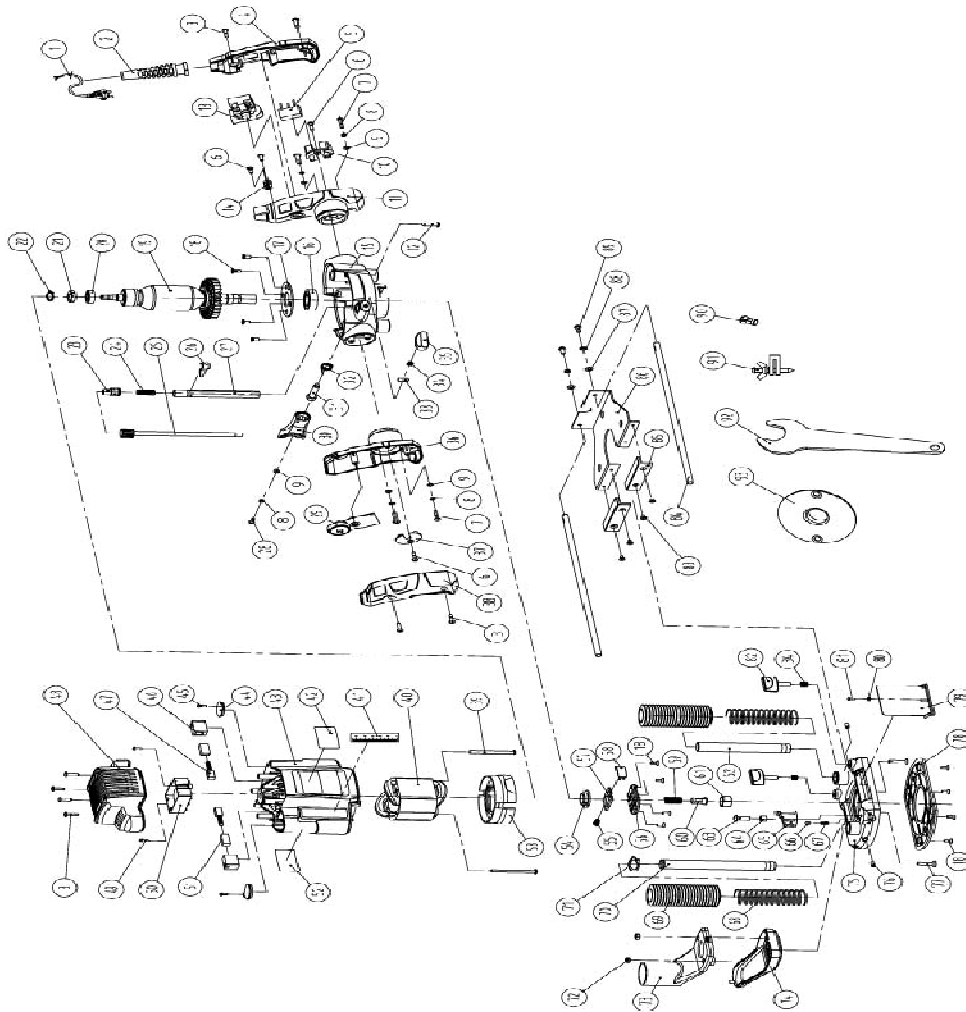

POWER TOOLS

PRO 6808 A - ROUTER 8MM / W8 BIT

Packing	Power	Specifications	Mode
4	1600 W		BMC

PRO 6808 A - ROUTER 8MM/ W8 BIT

NO.	Name of Spare parts	NO.	Name of Spare parts
1	Cable	33	Washer
2	Cable Jacket	34	Knob Spring
3	Tapping Screw ST4.2 x 16	35	Knob
4	Right Hand Cover	36	Left Handle
5	Capacitor 0.33 F	37	Board B
6	Tapping Screw ST4.2 x 10	38	Left Handle Cover
7	Screw M4 x 16	39	Tapping Screw ST4.2 x 65
8	Spring Washer 4	40	Stator
9	Washer 4	41	Depth Labeling
10	Board A	42	Trademark
11	Right Handle	43	Housing Case
12	Tapping Screw ST4.2 x 22	44	Cover plate
13	Switch	45	Tapping Screw ST2.9 x 9.5
14	cable Clip	46	Brush Holder Cover
15	Shell for caput	47	Carbon Brush
16	Bearing 6003 - 2Z	48	Upper Cover
17	Platen	49	Tapping Screw ST2.9 13
18	Screw M4 x 10	50	Control Board box
19	Rotor	51	Brush Holder Cover Liner
20	Bearing 608-2Z	52	Name Plate
21	Magent	53	Wind Circle
22	Circlip for shaft 7	54	Nut
23	Still Adjust	55	Self lock Spring
24	Ruler Spring	56	Front Cover
25	Moving Adjust	57	Self Lock Piece
26	Pointing piece	58	Self Lock Knob
27	Ruler	59	Collet Spring
28	Screw M4 x 10	60	Collet 8
29	Control Board	61	Collect Nut
30	plastic Spanner	62	Guide Pillar 8
31	Screw	63	Screw W6 x 16
32	Spring	64	Iron Loop